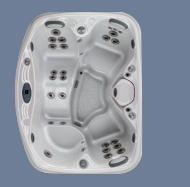

Marquis. the ultimate hot tub experience!

MARQUIS SIGNATURE COLLECTION FEATURES

control system	7-button control system
jet pumps	one HP120 (dual-speed), 120 GPM
SmartClean™	single vortex filter
ConstantClean™	in-line sanitation system
ozonator	solid-state, corona discharge
jet trim accents	stainless steel jet trim
spa interior	all available DuraShell® colors
exterior	DuraWood
DuraBase	solid sheet, ABS plastic
DuraCover™	2 lb. density foam
waterfall	two waterfall features
cushioned headrests	three
MoodMaker™ lights	LED accent lights
Aqua Ambiance™	LED light

MARQUIS SIGNATURE COLLECTION OPTIONS

Adagio™ audio	stereo system, 4 surface mount speakers, sub woofer, remote control
Constellation™	LED interior/exterior color light system
cedar exterior	Western Red Cedar
pump upgrade	MP160, 240V, 160 GPM

MARQUIS ULTIMATE UPGRADE OPTION

Adagio™ audio	stereo system, 4 surface mount speakers, sub woofer, remote control
Constellation™	LED interior/exterior color light system
Environments™	DuraWood Step I, 34" storage bench 36" towel bar
cover lift	Cover Companion
towels	two plush towels

the spirit

entry step/cool-down seat with back jet

H.O.T. Zone pillar whirlpool therapy

ConstantClean™ inline sanitation system with ozonator

reflexology footwell

deep therapy seat with upper-, mid-, and lower-back, plus neck jets

cushioned headrests

soothing waterfalls

Adagio™ audio system speakers

The unique design and shape of the Spirit makes a bold statement on your deck or patio.

bather's control panel faces inward

full lounge with all-back, leg and feet jets

H.O.T. Zone pillar whirlpool therapy

Tri-Zone control

therapy seat with all back jets

SmartClean™ filtration with auto clean up and single vortex skimmer