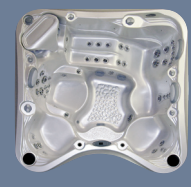

Marquis. the ultimate hot tub experience!

MARQUIS SIGNATURE COLLECTION FEATURES

control system	7-button control system
jet pumps	one HP120 (dual-speed), 120 GPM
SmartClean™	single vortex filter
ConstantClean™	in-line sanitation system
ozonator	solid-state, corona discharge
jet trim accents	stainless steel jet trim
spa interior	all available DuraShell® colors
exterior	DuraWood
DuraBase	solid sheet, ABS plastic
DuraCover™	2 lb. density foam
waterfall	two waterfall features
cushioned headrests	three
MoodMaker™ lights	LED accent lights
Aqua Ambiance™	LED light

MARQUIS SIGNATURE COLLECTION OPTIONS

Adagio™ audio	stereo system, 4 surface mount speakers, sub woofer, remote control
Constellation™	LED interior/exterior color light system
cedar exterior	Western Red Cedar
pump upgrade	MP160, 240V, 160 GPM

MARQUIS ULTIMATE UPGRADE OPTION

Adagio™ audio	stereo system, 4 surface mount speakers, sub woofer, remote control
Constellation™	LED interior/exterior color light system
Environments™	DuraWood Step I, 34" storage bench 36" towel bar
cover lift	Cover Companion
towels	two plush towels

the spirit

entry step/cool-down seat with back jet

H.O.T. Zone pillar whirlpool therapy

ConstantClean™ inline sanitation system with ozonator

reflexology footwell

deep therapy seat with upper-, mid-, and lower-back, plus neck jets

cushioned headrests

soothing waterfalls

Adagio™ audio system speakers

The unique design and shape of the Spirit makes a bold statement on your deck or patio.

bather's control panel faces inward

full lounge with all-back, leg and feet jets

H.O.T. Zone pillar whirlpool therapy

Tri-Zone control

therapy seat with all back jets

SmartClean™ filtration with auto clean up and single vortex skimmer