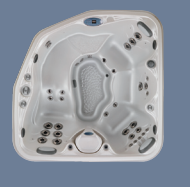

Marquis. the ultimate hot tub experience!

MARQUIS SIGNATURE COLLECTION FEATURES

control system	7-button control system
jet pumps	one HP120 (dual-speed), 120 GPM
SmartClean™	single vortex filter
ConstantClean™	in-line sanitation system
ozonator	solid-state, corona discharge
jet trim accents	stainless steel jet trim
spa interior	all available DuraShell® colors
exterior	DuraWood
DuraBase	solid sheet, ABS plastic
DuraCover™	2 lb. density foam
waterfall	two waterfall features
cushioned headrests	three
MoodMaker™ lights	LED accent lights
Aqua Ambiance™	LED light

MARQUIS SIGNATURE COLLECTION OPTIONS

Adagio™ audio	stereo system, 4 surface mount speakers, sub woofer, remote control
Constellation™	LED interior/exterior color light system
cedar exterior	Western Red Cedar
pump upgrade	MP160, 240V, 160 GPM

MARQUIS ULTIMATE UPGRADE OPTION

Adagio™ audio	stereo system, 4 surface mount speakers, sub woofer, remote control
Constellation™	LED interior/exterior color light system
Environments™	DuraWood Step I, 34" storage bench 36" towel bar
cover lift	Cover Companion
towels	two plush towels

the spirit

entry step/cool-down seat with back jet

H.O.T. Zone pillar whirlpool therapy

ConstantClean™ inline sanitation system with ozonator

reflexology footwell

deep therapy seat with upper-, mid-, and lower-back, plus neck jets

cushioned headrests

soothing waterfalls

Adagio™ audio system speakers

The unique design and shape of the Spirit makes a bold statement on your deck or patio.

bather's control panel faces inward

full lounge with all-back, leg and feet jets

H.O.T. Zone pillar whirlpool therapy

Tri-Zone control

therapy seat with all back jets

SmartClean™ filtration with auto clean up and single vortex skimmer