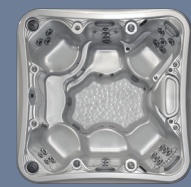

Marquis. the ultimate hot tub experience!

MARQUIS SIGNATURE COLLECTION FEATURES

control system	7-button control system
jet pumps	one HP120 (dual-speed), 120 GPM
SmartClean™	single vortex filter
ConstantClean™	in-line sanitation system
ozonator	solid-state, corona discharge
jet trim accents	stainless steel jet trim
spa interior	all available DuraShell® colors
exterior	DuraWood
DuraBase	solid sheet, ABS plastic
DuraCover™	2 lb. density foam
waterfall	two waterfall features
cushioned headrests	three
MoodMaker™ lights	LED accent lights
Aqua Ambiance™	LED light

MARQUIS SIGNATURE COLLECTION OPTIONS

Adagio™ audio	stereo system, 4 surface mount speakers, sub woofer, remote control
Constellation™	LED interior/exterior color light system
cedar exterior	Western Red Cedar
pump upgrade	MP160, 240V, 160 GPM

MARQUIS ULTIMATE UPGRADE OPTION

Adagio™ audio	stereo system, 4 surface mount speakers, sub woofer, remote control
Constellation™	LED interior/exterior color light system
Environments™	DuraWood Step I, 34" storage bench 36" towel bar
cover lift	Cover Companion
towels	two plush towels

the spirit

entry step/cool-down seat with back jet

H.O.T. Zone pillar whirlpool therapy

ConstantClean™ inline sanitation system with ozonator

reflexology footwell

deep therapy seat with upper-, mid-, and lower-back, plus neck jets

cushioned headrests

soothing waterfalls

Adagio™ audio system speakers

The unique design and shape of the Spirit makes a bold statement on your deck or patio.

bather's control panel faces inward

full lounge with all-back, leg and feet jets

H.O.T. Zone pillar whirlpool therapy

Tri-Zone control

therapy seat with all back jets

SmartClean™ filtration with auto clean up and single vortex skimmer